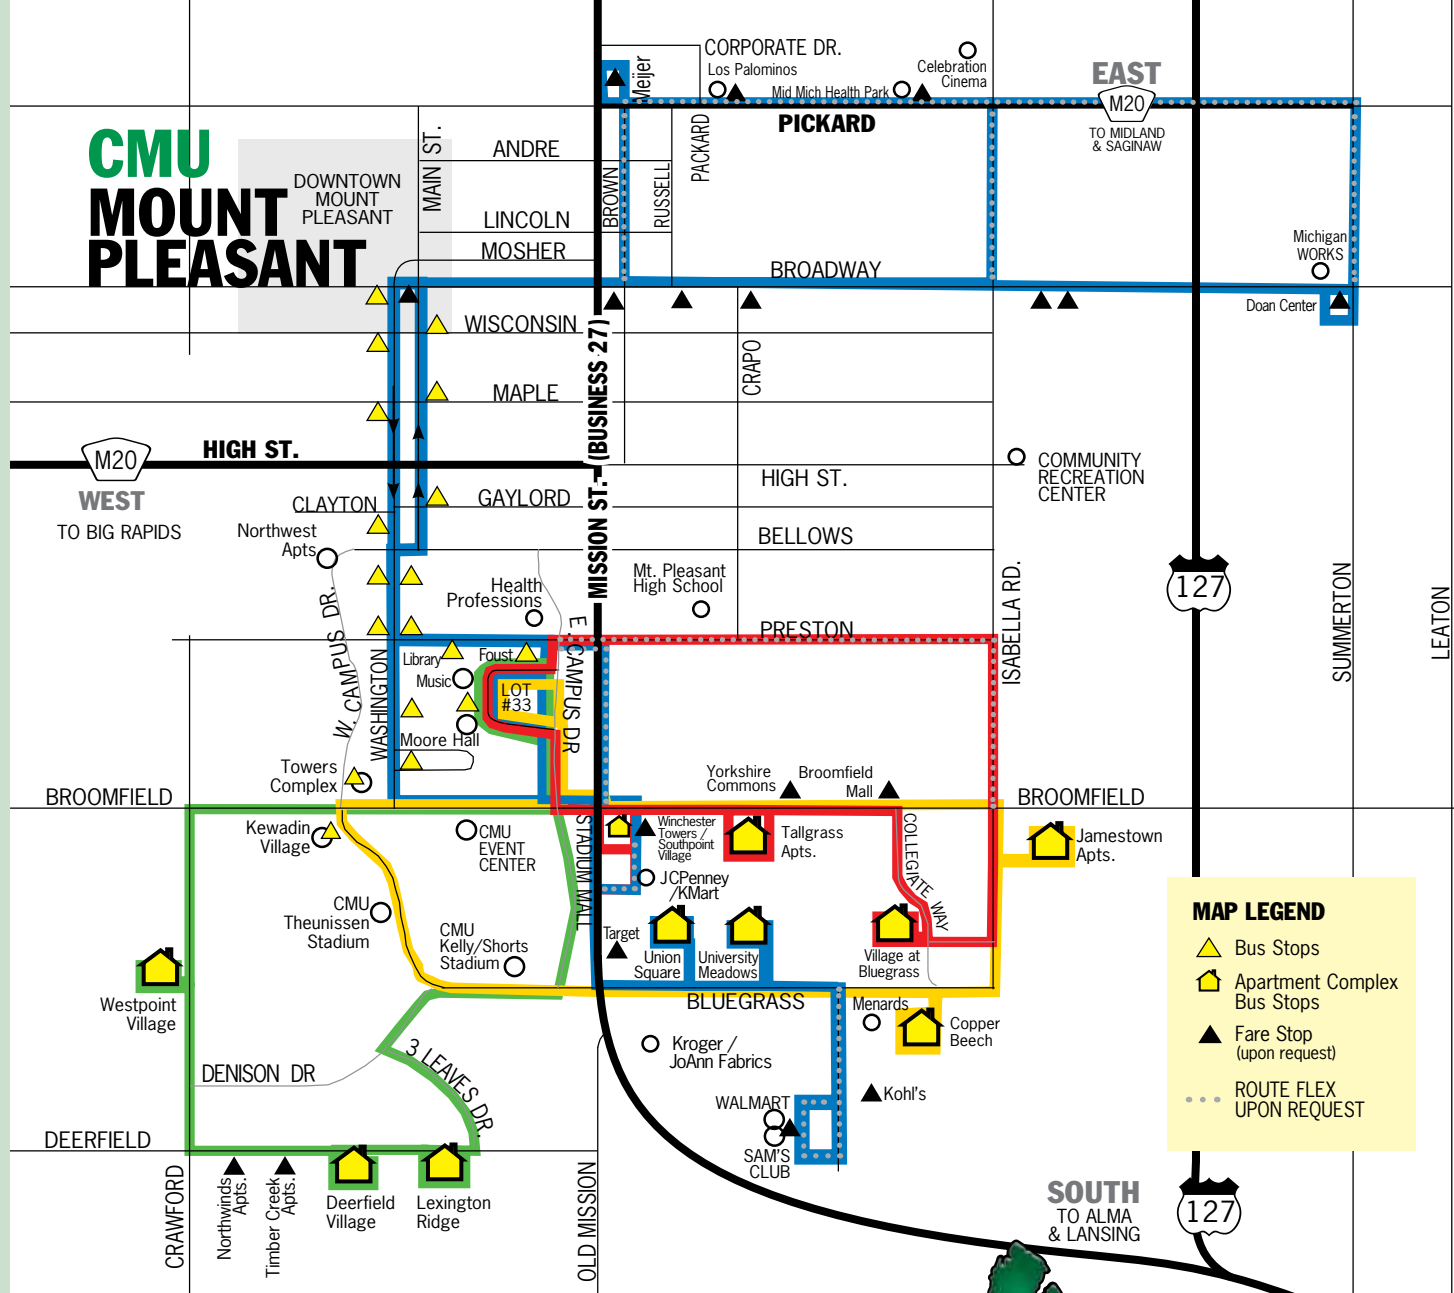

BROOMFIELD

Southpoint	:20	:50	All Stops
Tallgrass Apartments	:24	:54	All Stops
Village at Bluegrass	:27	:57	All stops
Music Bldg. - Lot#33	:35	:05	ARRIVE
Music Bldg. - Lot#33	:45	:15	DEPART

CROSSTOWN

Stadium Mall	:13	:43	On request
Walmart/Sam's Club	:20	:50	On request
University Meadows	:25	:55	All stops
Union Square	:29	:59	All stops
Target	:30	:00	On request
JCP/Kmart/Winchester	:32	:02	On request
Save-A-Lot/Walgreen	:35	:05	On request
Music Bldg. - Lot#33	:38	:08	ARRIVE
Music Bldg. - Lot# 33	:45	:15	DEPART
Washington/Ojibway	:49	:19	All stops
Anspach/Pearce	:50	:20	All stops
Barnes	:51	:21	All stops
Ronan/Grawn	:52	:22	All stops
Main St./Gaylord	:52	:22	All stops
Main St./Maple	:53	:23	All stops
Main St./Wisconsin	:54	:24	All stops
Town Center EAST	:55	:25	All stops
Doan Center	:05	:35	All stops
Meijer	:15	:45	All stops
Town Center SOUTH	:25	:55	ARRIVE
Town Center SOUTH	:30	:00	DEPART
Washington/Wisconsin	:31	:01	All stops
Washington/Maple	:32	:02	All stops
Washington/Clayton (Gaylord)	:33	:03	All stops
Ronan/Grawn	:34	:04	All stops
Barnes	:35	:05	All stops
Park Library	:37	:07	All stops
Music Bldg. - Lot# 33	:38	:08	ARRIVE
Music Bldg. - Lot#33	:40	:10	DEPART

GOLD

Towers (@ 7/11)	:17	:47	All stops
Kewadin Village	:18	:48	All stops
Copper Beech	:23	:53	All stops
Jamestown Apts	:27	:57	All stops
Music Bldg. - Lot#33	:35	:05	ARRIVE
Music Bldg. - Lot#33	:45	:15	DEPART

EFFECTIVE JANUARY 2012